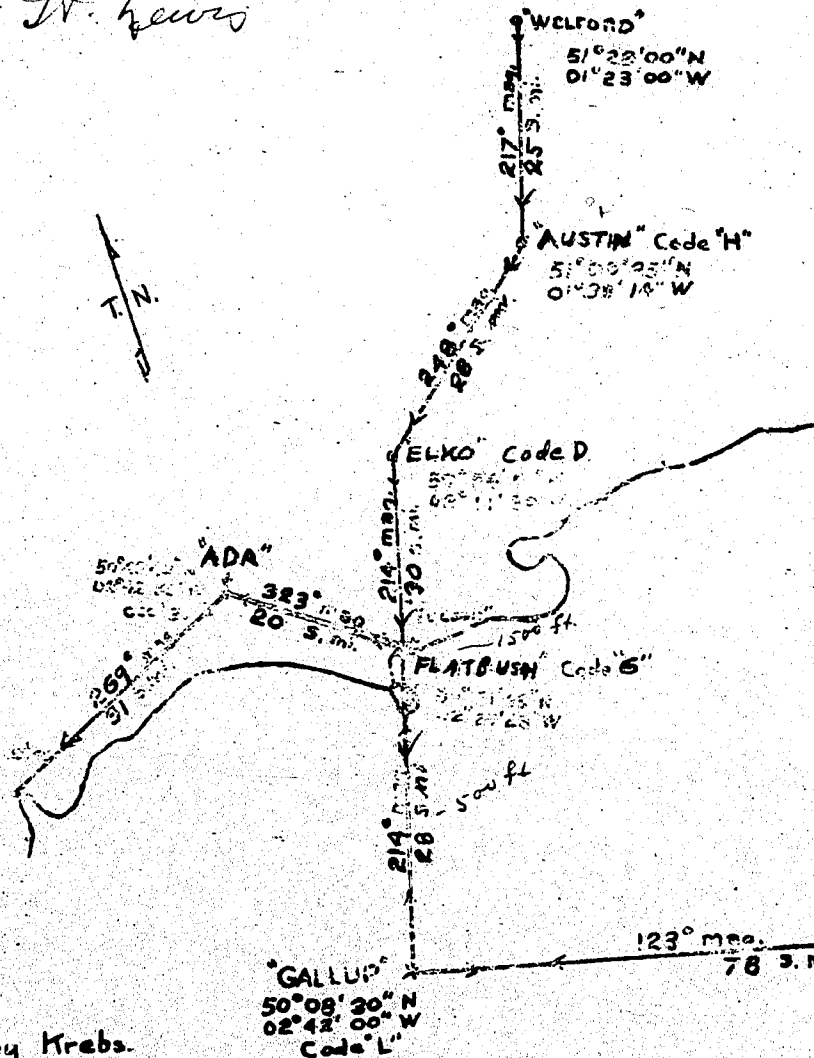

FAITES UN DON – UTILISEZ LE BOUTON PAYPAL - MERCI

H. Lewis

Top Secret

	EXETER	WELTON
STATION TIME:	1945	0400
START ENGINES:	2000	0420
TAXI TIME:	2005	0425
TAKE-OFF TIME:	2022	0440
SIGNALS DURING ASSEMBLY	ALDIS LAMP (white)	FLARES
HQ SQD	K	R
95 SQD	A	G
96 SQD	C	Y
97 SQD	S	R
98 SQD	N	G
No 6 SQD	X	Y
No 7 SQD	Y	R

SECRET

By Krebs.
Ex. Waldorf
OFFICIAL M^cAW

Top Secret

0635
x/x LZ 'E' 41°22'00"N
01°16'00"W
Greensmoke trans A
Yellow Rnd/ Rec D
Letter E

130 mph
500 ft